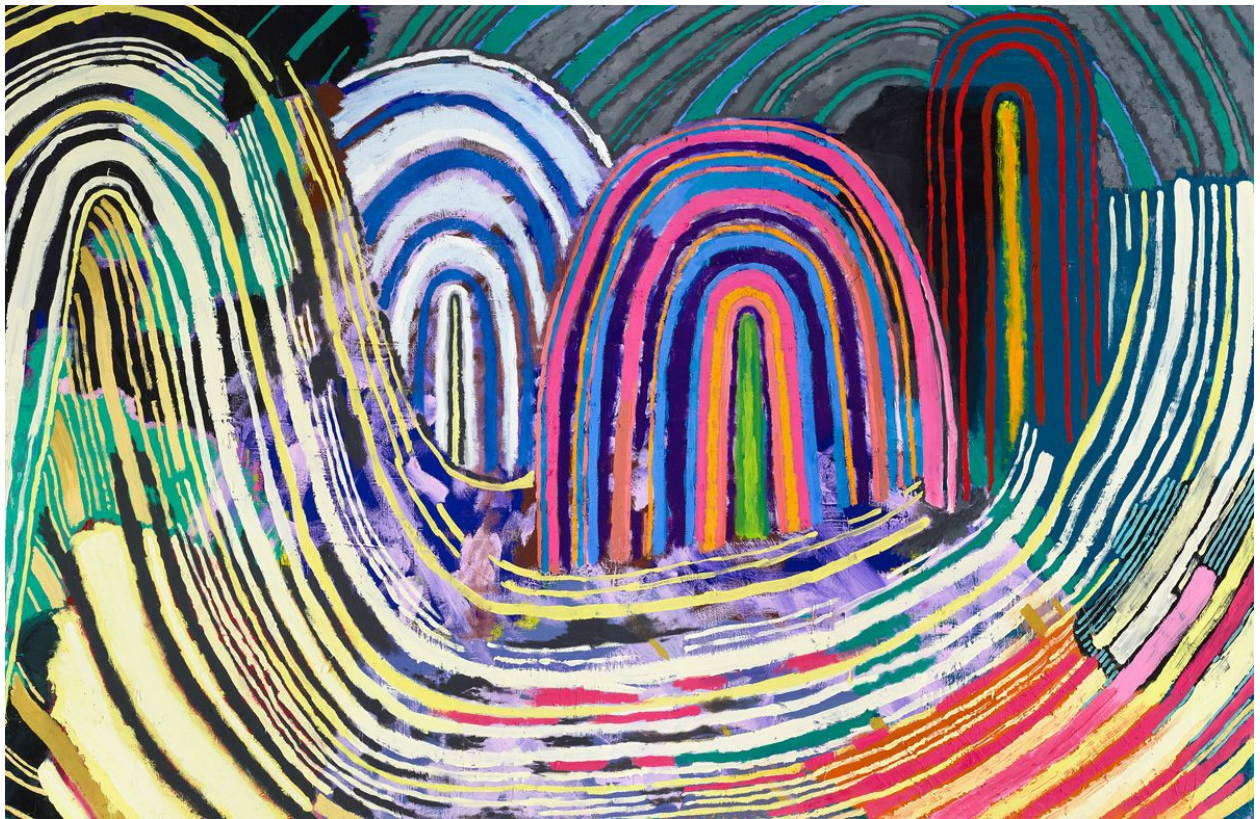

FOR IMMEDIATE RELEASE

Edge of the Universe by Andrew Rubinstein

ZINC contemporary | Pioneer Square

Artist Reception Saturday, April 20, 2019, 4-6pm

Exhibit runs April 18 - May 30, 2019

Contact: Lindsey McDonald, Director | Pioneer Square
Lindsey@ZINCcontemporary.com | 206.617.5775

ZINC contemporary

Pioneer Square - Seattle | 119 Prefontaine Place South
ZINCcontemporary.com | 206.617.7378 | @zinccontemporary

Edge of the Universe will feature new abstract work by Washington-based artist Andrew Rubinstein. Using layers of oil to create colorful parallel lines and "interstellar gateways," Rubinstein meditates on the anxiety of the edges of the universe. In his work, Rubinstein creates new laws that govern emerging patterns and then breaks them down, producing compositions that arise intuitively, creating an interplay that brings vibrancy and motion.