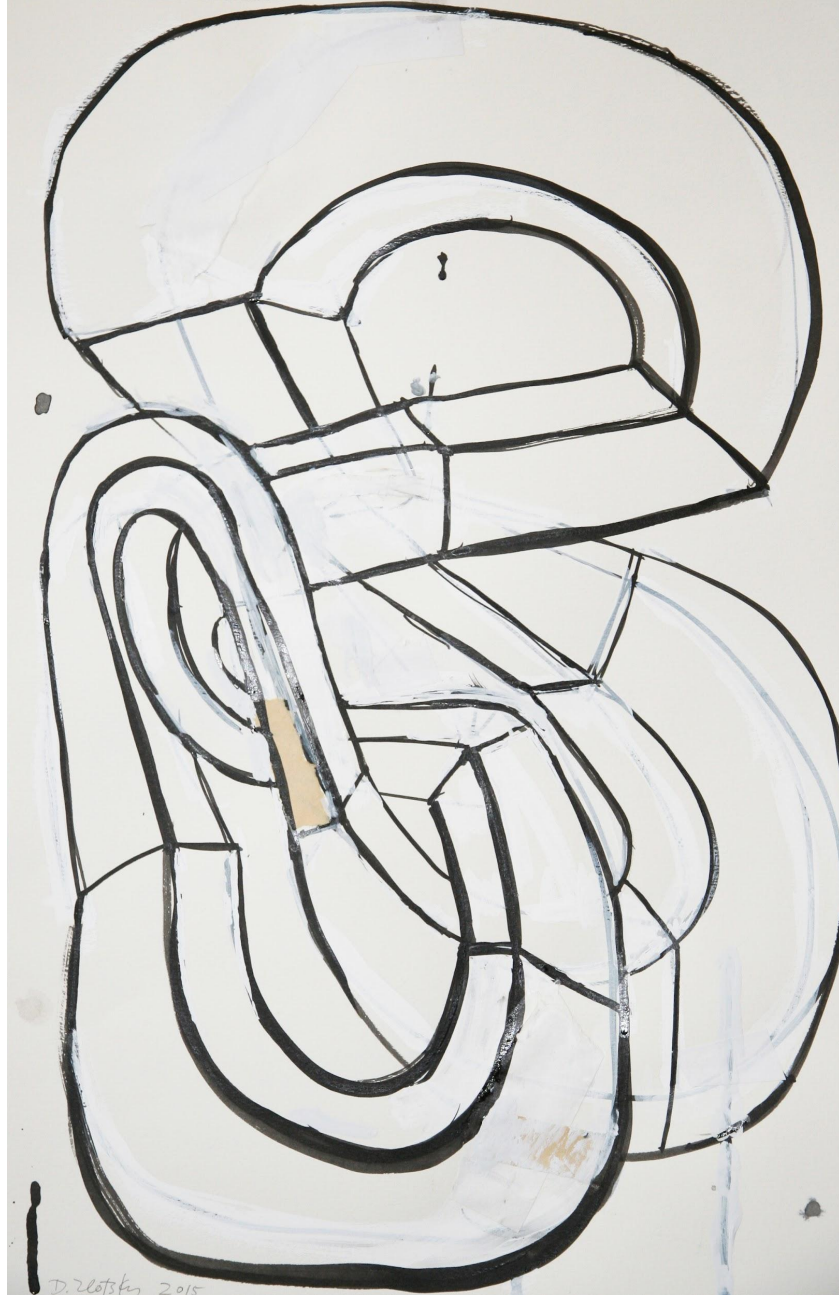

KNOT DRAWING 9
By Deborah Zlotsky
19 x 16"
ink, paint, pen on paper